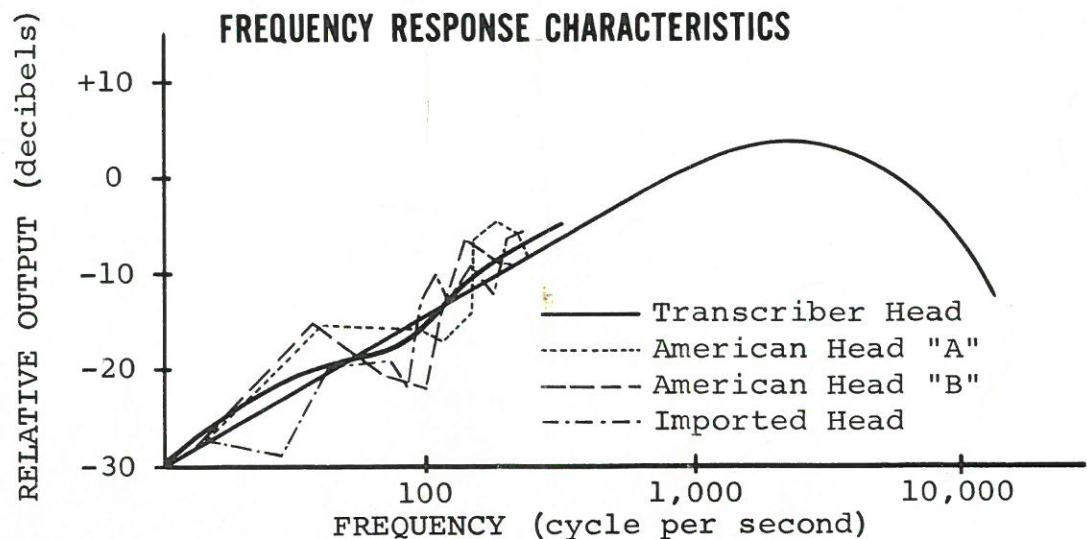

Transcriber TAPE HEADS

TRANSCRIBER magnetic quarter-track heads offer the most ideal selection for the replacement field. In the past, cross-reference for a replacement head has been made unnecessarily difficult. Conflicting electronic specifications from other manufacturers have been printed which further complicate the problem.

TRANSCRIBER has solved this by offering heads which have electrical characteristics suitable for a wide range of replacement and mechanical dimensions and bracketing which allow easy installation. To accomplish this, TRANSCRIBER heads have been manufactured using a solid-core pole piece. This solid-core construction was chosen over laminated core construction because of the smooth, low end response curve, which is not attainable in any other head design. Laminated heads will give improved frequency response at 15,000 cycles, but it is a well-known fact that they produce a very erratic signal at the low end. Below is a response curve, showing the Transcriber head vs. two American manufacturers and one imported head. You will notice that all curves flatten out at the high end above audible range, but that at the low end readings, the competitive heads are extremely erratic.