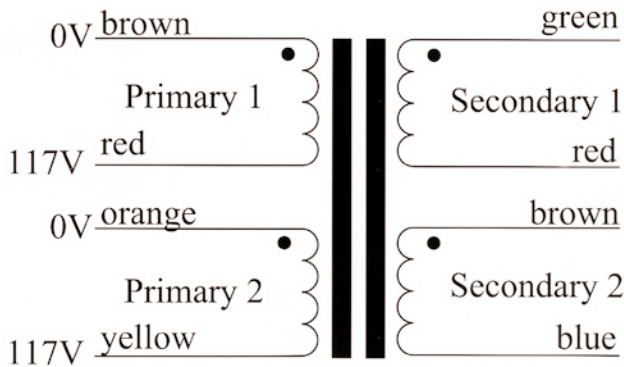

The values given are typical values.

*Recommended sizes

¹See picture on pages 11 and 13(Disk Mounting).

For information about core and copper losses, see page 11.

Technical data subject to change without prior notice.

Nominal Power VA	Secondary Voltage VAC	Secondary Current AAC	AxB¹ in Weight lb Mounting Hardware*	AxB¹ mm Weight kg	Part No.
15	2x6	1.25	2.5x1.3 0.7 #8	64x33 0.3	AA50152-006
	2x9	0.83			AA50152-009
	2x12	0.62			AA50152-012
	2x15	0.50			AA50152-015
	2x18	0.42			AA50152-018
	2x22	0.34			AA50152-022
30	2x6	2.50	3.0x1.5 1.1 #10	76x38 0.5	AA50302-006
	2x9	1.67			AA50302-009
	2x12	1.25			AA50302-012
	2x15	1.00			AA50302-015
	2x18	.88			AA50302-018
	2x22	0.68			AA50302-022
50	2x6	4.2	3.2x1.4 1.6 #10	81x36 0.7	AA50502-006
	2x9	2.8			AA50502-009
	2x12	2.1			AA50502-012
	2x15	1.7			AA50502-015
	2x18	1.4			AA50502-018
	2x22	1.1			AA50502-022
95	2x6	7.0	3.9x1.5 2.2 1/4"	99x38 1.0	AA50952-006
	2x9	4.7			AA50952-009
	2x12	3.5			AA50952-012
	2x15	2.8			AA50952-015
	2x18	2.3			AA50952-018
	2x22	1.8			AA50952-022
140	2x6	11.7	3.9x1.9 3.0 1/4"	99x48 1.4	AA51402-006
	2x9	7.8			AA51402-009
	2x12	5.8			AA51402-012
	2x15	4.7			AA51402-015
	2x18	3.9			AA51402-018
	2x22	3.2			AA51402-022
185	2x6	19.2	4.5x1.9 4.0 1/4"	114x48 1.8	AA51852-006
	2x9	12.8			AA51852-009
	2x12	9.6			AA51852-012
	2x15	7.7			AA51852-015
	2x18	6.2			AA51852-018
	2x22	4.8			AA51852-022
240	2x6	28.0	4.5x2.1 4.8 1/4"	114x53 2.2	AA52402-006
	2x9	18.8			AA52402-009
	2x12	14.0			AA52402-012
	2x15	11.2			AA52402-015
	2x18	9.3			AA52402-018
	2x22	7.3			AA52402-022
300	2x6	42.0	4.6x2.6 5.7 1/4"	117x66 2.6	AA53002-006
	2x9	28.0			AA53002-009
	2x12	21.0			AA53002-012
	2x15	16.8			AA53002-015
	2x18	14.0			AA53002-018
	2x22	10.9			AA53002-022
375	2x6	50.0	5.4x2.0 6.7 1/4"	137x51 3.0	AA53752-006
	2x9	33.3			AA53752-009
	2x12	25.0			AA53752-012
	2x15	19.4			AA53752-015
	2x18	16.0			AA53752-018
	2x22	12.3			AA53752-022
460	2x6	66.7	5.4x2.6 7.9 1/4"	137x66 3.6	AA54602-006
	2x9	44.4			AA54602-009
	2x12	33.3			AA54602-012
	2x15	25.9			AA54602-015
	2x18	21.3			AA54602-018
	2x22	16.0			AA54602-022
625	2x6	104.2	5.5x3.2 9.5 1/4"	140x81 4.3	AA56252-006
	2x9	69.5			AA56252-009
	2x12	51.7			AA56252-012
	2x15	39.5			AA56252-015
	2x18	32.4			AA56252-018
	2x22	24.4			AA56252-022
800	2x6	133.3	6.4x2.7 12.3 5/16"	163x69 5.6	AA58002-006
	2x9	88.9			AA58002-009
	2x12	66.7			AA58002-012
	2x15	51.7			AA58002-015
	2x18	42.7			AA58002-018
	2x22	32.0			AA58002-022
990	2x6	165.0	6.5x3.0 15.2 5/16"	165x76 6.9	AA59902-006
	2x9	110.0			AA59902-009
	2x12	82.5			AA59902-012
	2x15	63.0			AA59902-015
	2x18	52.5			AA59902-018
	2x22	39.0			AA59902-022