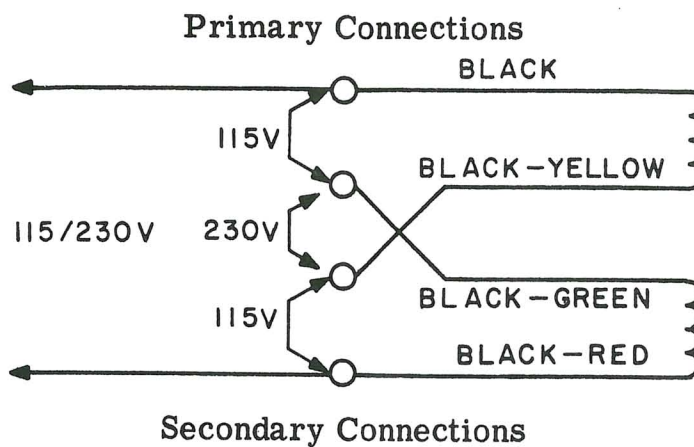

REPLACEMENT POWER TRANSFORMER

hp Stock No. 9100-0289

Wire Color	Winding
Red	760 volts rms at 57 ma
Red	
Red-yellow	Center tap of 760 volt winding
Yellow	
Yellow	5.0 volts rms at 2.0 amp
Green	
Green	6.3 volts rms at 3.25 amps
Brown	
Brown	6.3 volts rms at 1.5 amps

fg₆p 330B/C/D

2/20-9